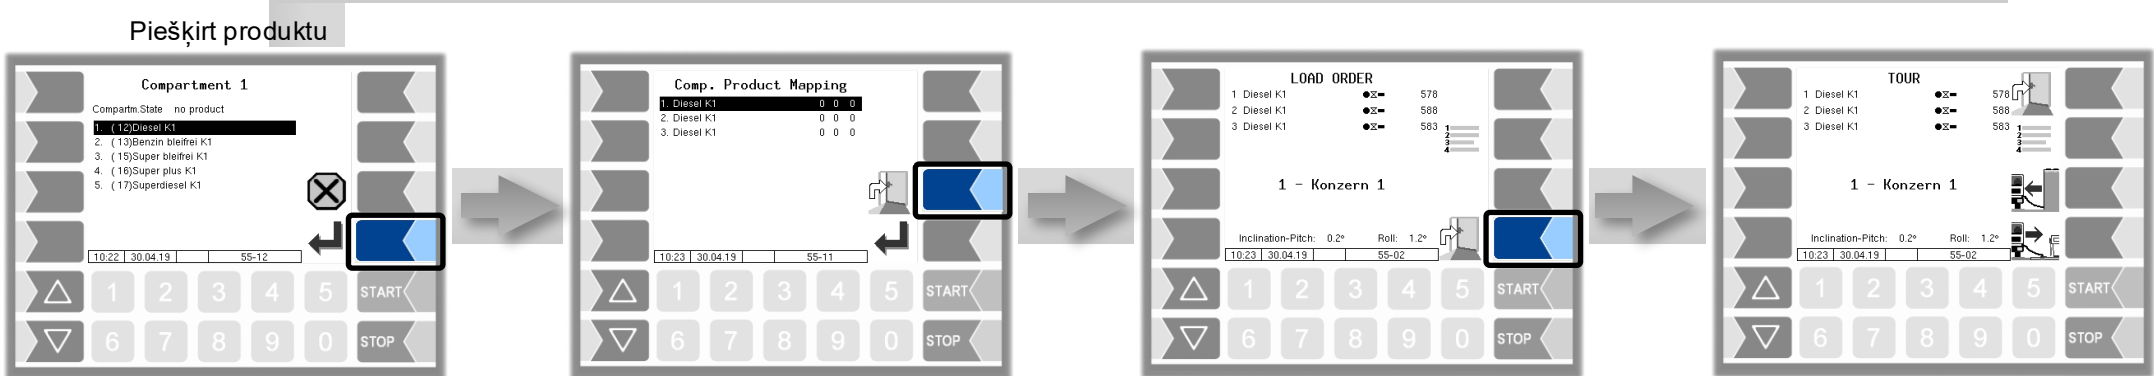

Lepildīšana ar company select