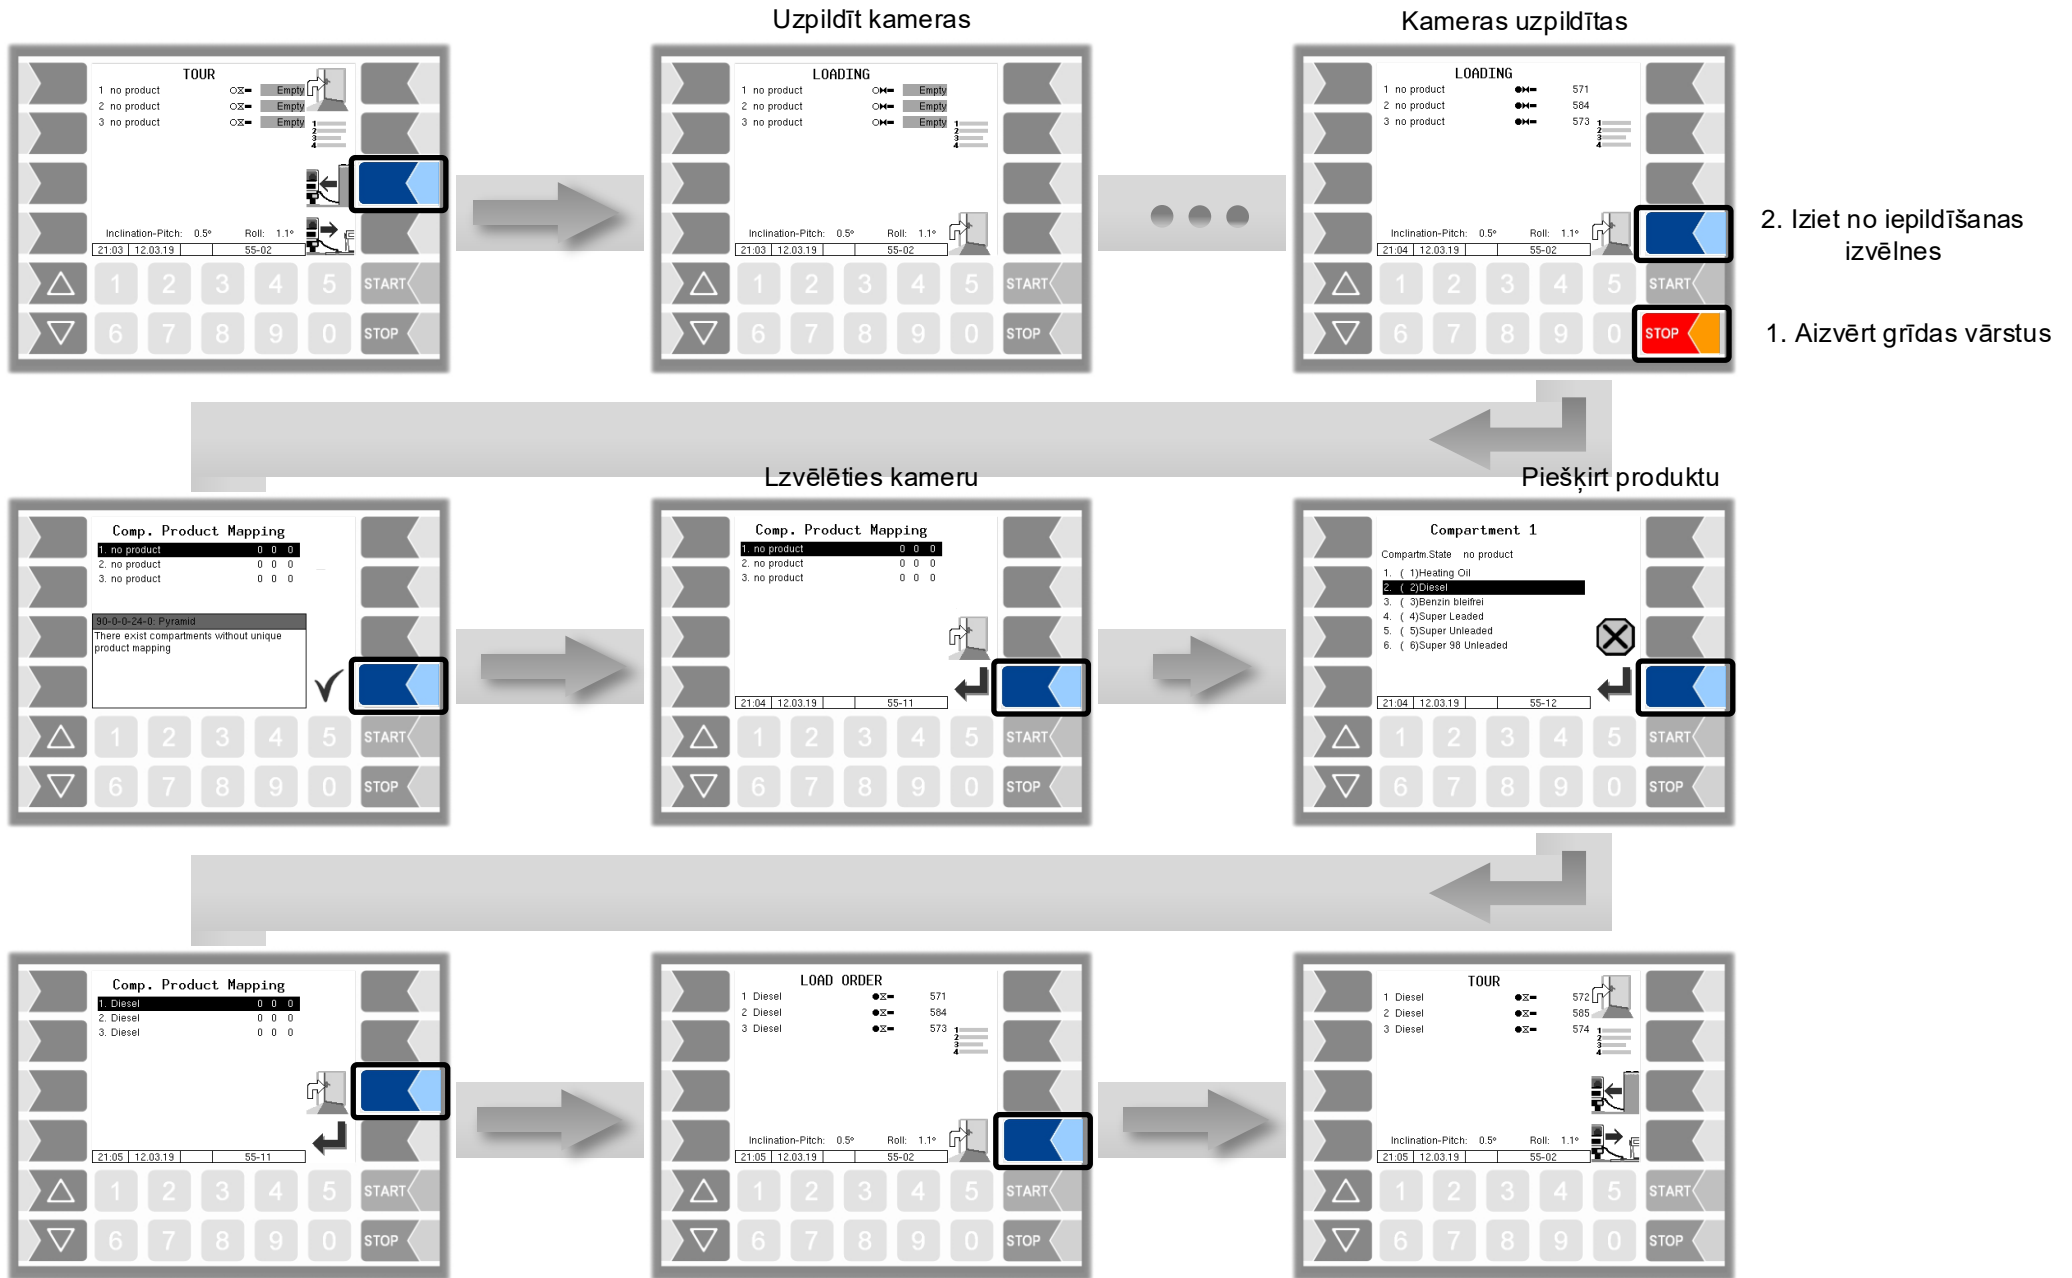

Lepildīšana bez SAFE