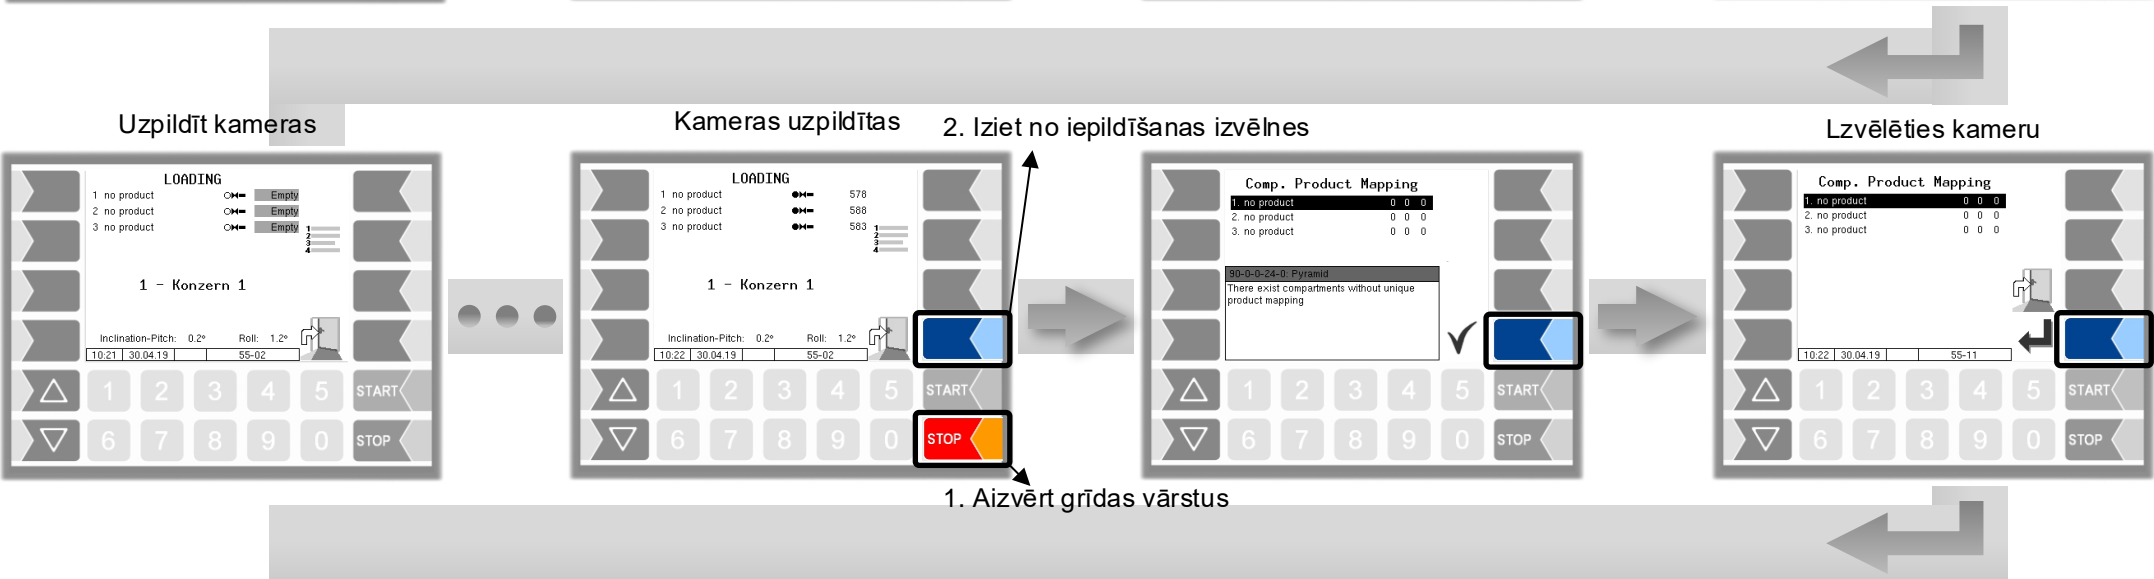

Lepildīšana ar company select