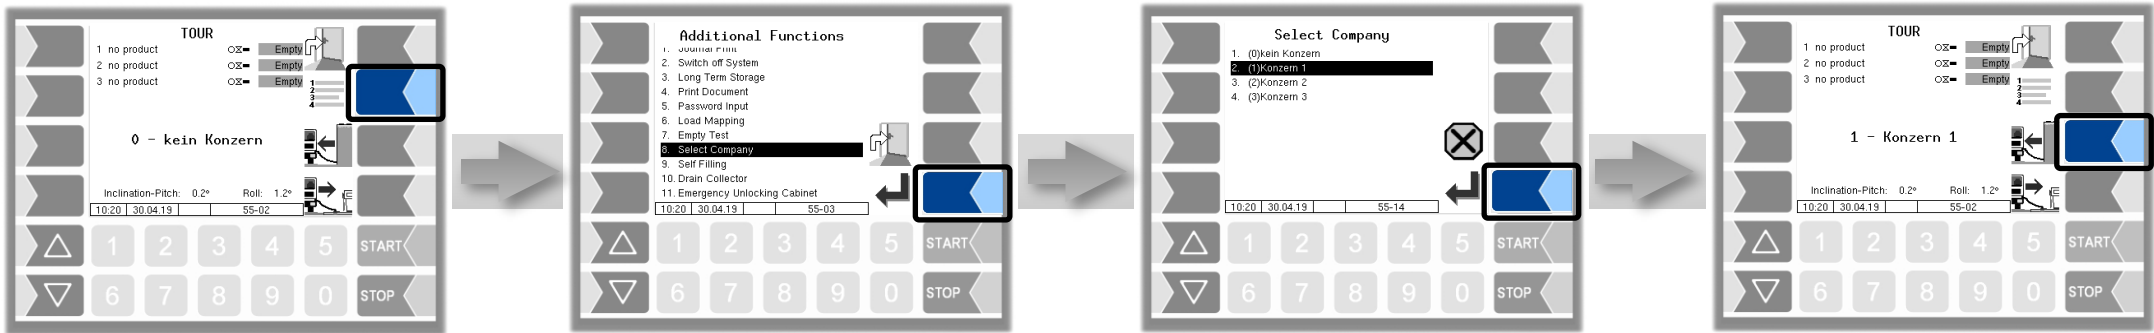

Lepildīšana ar company select