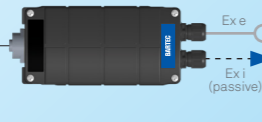

Zone 1 (IS)

Hand-held scanner
BCS3608^{EX-IS}
17-A1S4-1HP0

Connecting cable

Supply module Ex i
for BCS3608^{EX-IS}
17-A1Z0-0025

Universal supply module
for BCS3608^{EX-IS}
17-A1Z0-0018

Corded

Bluetooth

Hand-held scanner
BCS3678^{EX-IS}
17-A1S4-2HP1

Universal supply module
for BCS3678^{EX-IS}
17-A1Z0-0019

Supply module Ex i
for BCS3678^{EX-IS}
17-A1Z0-0028

Zone 1 / Division 1 (IS)

Battery
17-A1Z0-0012

SMART USB Device
Bluetooth
17-71VZ-A020/0000

Bluetooth-enabled device, e.g.
Agile X IS

Zone 1 (IS)

Non-Ex

Accessories

Leather holster
17-A1Z0-0024

Special tool
for lock nut
G7-A0Z0-0031

Programming

via Zebra 123Scan Utility
(USB supported only)

Programming cable USB
optional for Zone 1