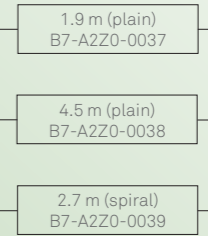

Zone 1 (IS)

Hand-held scanner
BCS3608^{EX-IS}
17-A1S4-1HP0

Connecting cable

Supply module Ex i
for BCS3608^{EX-IS}
17-A1Z0-0025

Universal supply module
for BCS3608^{EX-IS}
17-A1Z0-0018

Corded

Bluetooth

Hand-held scanner
BCS3678^{EX-IS}
17-A1S4-2HP1

Universal supply module
for BCS3678^{EX-IS}
17-A1Z0-0019

Supply module Ex i
for BCS3678^{EX-IS}
17-A1Z0-0028

Zone 1 / Division 1 (IS)

Battery
17-A1Z0-0012

SMART USB Device
Bluetooth
17-71VZ-A020/0000

Bluetooth-enabled device, e.g.
Agile X IS

Zone 1 (IS)

Non-Ex

Accessories

Leather holster
17-A1Z0-0024

Special tool
for lock nut
G7-A0Z0-0031

Programming

via Zebra 123Scan Utility
(USB supported only)

Programming cable USB
optional for Zone 1

USB, 1.9 m
17-A1Z0-0020

USB, 1.9 m
B7-A2Z0-0046

Programming cable USB
optional for
Zone 2/Division 2

Power supply
with DC Connecting cable
G7-A0Z0-0019

Customer solution

available interfaces
USB-SPP (virtual COM)
RS232
RS422
RS485

Zebra 123Scan Utility
www.zebra.com

Power supply
with DC Connecting cable
G7-A0Z0-0019

Communication + loading

Only with Bluetooth
(Programming via base station and 123 Scan
Utility with USB cable possible)

Connecting cable
for Zone 1
(Power supply
GZ-A0Z0-0019
required)

Connecting cable
for Zone 2 / Division 2
(Power supply
GZ-A0Z0-0019
required)

Base station
17-A1Z0-0014 (IS)
G7-A0Z0-0010 (NI)

4-slot Battery charging station
17-A1Z0-0013 (IS)
G7-A0Z0-0013 (NI)

- BARTEC specific cable
- - - Customer specific connecting cable
- Power supply options: DC 24 V, AC 110/120 V, AC 230 V

* Internal power supply at the HMI USB module must be at least 500 mA

Zone 2 / Division 2 (NI)

Hand-held scanner
BCS3608^{EX-NI}
B7-A2S4-1HP0
B7-A2S4-1ER0

HMI Limiting cable*

Connecting cable