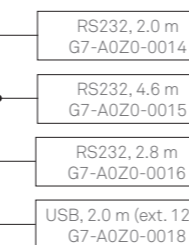

Zebra 123Scan Utility
www.zebra.com

Power supply
with DC Connecting cable
G7-A0Z0-0019

Communication + loading

Only with Bluetooth
(Programming via base station and 123 Scan
Utility with USB cable possible)

Connecting cable
for Zone 1
(Power supply
GZ-A0Z0-0019
required)

Connecting cable
for Zone 2 / Division 2
(Power supply
GZ-A0Z0-0019
required)

Base station
17-A1Z0-0014 (IS)
G7-A0Z0-0010 (NI)

4-slot Battery charging station
17-A1Z0-0013 (IS)
G7-A0Z0-0013 (NI)