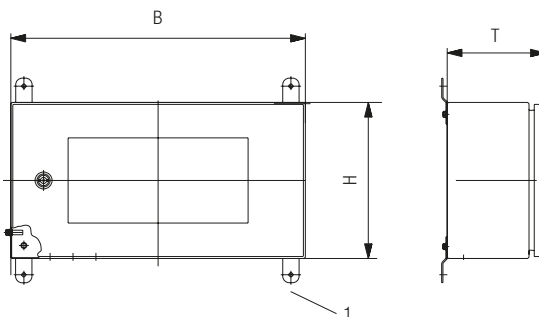

Ordering information

Illustration	Description	Dimensions in mm	Order no.
	Basic stainless-steel enclosure		
	Technical data Material Stainless-steel 1.4404; AISI 316 L Surface brushed Protection class IP 65		
	<ul style="list-style-type: none"> for floor mounting with stand 	(B x H x T)	
	POLARIS series 10.4"	560 x 320 x 200	07-56D7-9611/9002
	POLARIS series 12.1"	600 x 350 x 200	07-56D7-9711/9002
	POLARIS series 12.1" W	560 x 320 x 200	07-56D7-9611/9002
	Complete solutions with fitted components		on request

1

Standard stainless-steel enclosure

<ul style="list-style-type: none"> with adapter connection without stand 	(B x H x T)	
POLARIS series 15"	650 x 500 x 150	05-0041-0395
POLARIS series 15" Sunlight	650 x 500 x 150	05-0041-0395
POLARIS series 17.3" W	660 x 600 x 150	on request
POLARIS series 19.1"	760 x 600 x 150	05-0041-0994
POLARIS series 24" W	885 x 625 x 150	05-0041-0993

Basic stainless-steel enclosure

<ul style="list-style-type: none"> for wall mounting with mounting straps 	(B x H x T)	
POLARIS series 10,4"	560 x 320 x 200	07-56D7-9611/9001
POLARIS series 12,1"	600 x 350 x 200	07-56D7-9711/9001
POLARIS series 12,1"	560 x 320 x 200	07-56D7-9611/9001
POLARIS series 15"	650 x 500 x 210	07-56D7-0B11/9001
POLARIS series 15" Sunlight	650 x 500 x 210	07-56D7-0B11/9001
POLARIS series 19,1"	760 x 600 x 210	07-56D7-9A11/9001