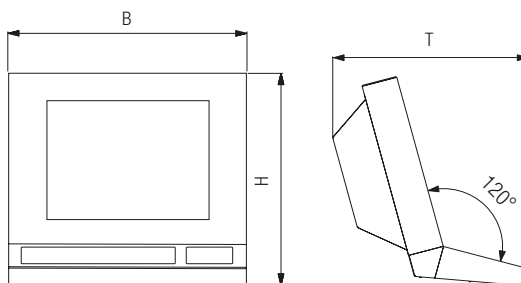

**Ordering information**

Illustration	Description	Dimensions in mm	Order no.
	<b>Exclusive II stainless-steel enclosure</b>		
	Technical data		
	Material	Stainless-steel grade 1.4301	
	• with adapter connection	(B x H x T)	
	POLARIS series 15"	650 x 578 x 543	<b>05-0041-0354</b>
POLARIS series 17.3" W	650 x 598 x 543	<b>on request</b>	
POLARIS series 19.1"	650 x 598 x 543	<b>05-0041-0353</b>	
POLARIS series 24" W	885 x 625 x 543	<b>05-0041-0406</b>	

• Stainless-steel enclosure - swivel/tilt without desktop mount	(B x H x T)	
POLARIS series 15"	770 x 685 x 218	<b>05-0041-0356</b>
POLARIS series 19.1"	770 x 685 x 218	<b>05-0041-0355</b>