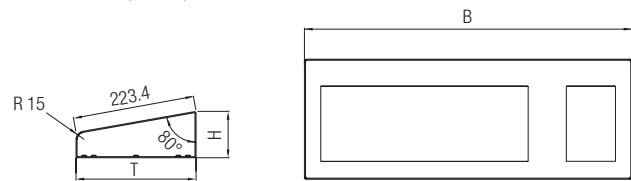

Technical data

Construction	Front-panel fitting
Protection class	IP 65
Material	Polyester foil on aluminium sheet (conditionally UV-resistant)
Dimensions (W x H)	420 mm x 170 mm
Wall cut-out	390 mm x 140 mm
Installation depth	18 mm
Weight	approx. 700 g

Dimensions and wall cut-out for keyboard (in mm)

all hole diameters: 3.3 mm

Ordering information

German	17-71VZ-4010
English	17-71VZ-4020
French	17-71VZ-4030

Other languages on request. Technical data subject to change without notice.

Dimensions (in mm)

Technical data

Material	Stainless steel 1.4301; AISI 304
Dimensions (W x H x D)	600 mm x 85 mm x 220 mm
Protection class	IP 65

Ordering information

Enclosure	05-0041-0277
-----------	---------------------