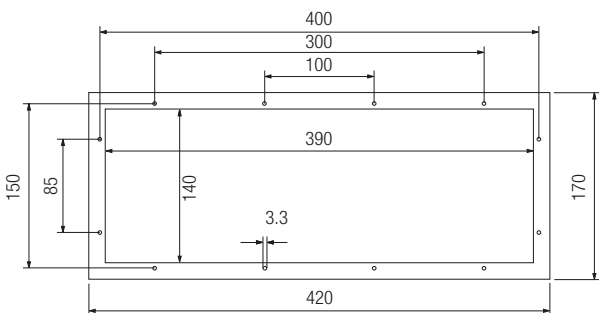

Technical data

Construction	Front-panel fitting
Protection class	IP 65
Material	Polyester foil on aluminium sheet (conditionally UV-resistant)
Dimensions (W x H)	420 mm x 170 mm
Wall cut-out	390 mm x 140 mm
Installation depth	18 mm
Weight	approx. 700 g

Dimensions and wall cut-out for keyboard (in mm)

all hole diameters: 3.3 mm

Ordering information

German	17-71VZ-4010
English	17-71VZ-4020
French	17-71VZ-4030

Other languages on request. Technical data subject to change without notice.

Dimensions (in mm)

Technical data

Material	Stainless steel 1.4301; AISI 304
Dimensions (W x H x D)	600 mm x 85 mm x 220 mm
Protection class	IP 65

Ordering information

Enclosure	05-0041-0277
-----------	---------------------